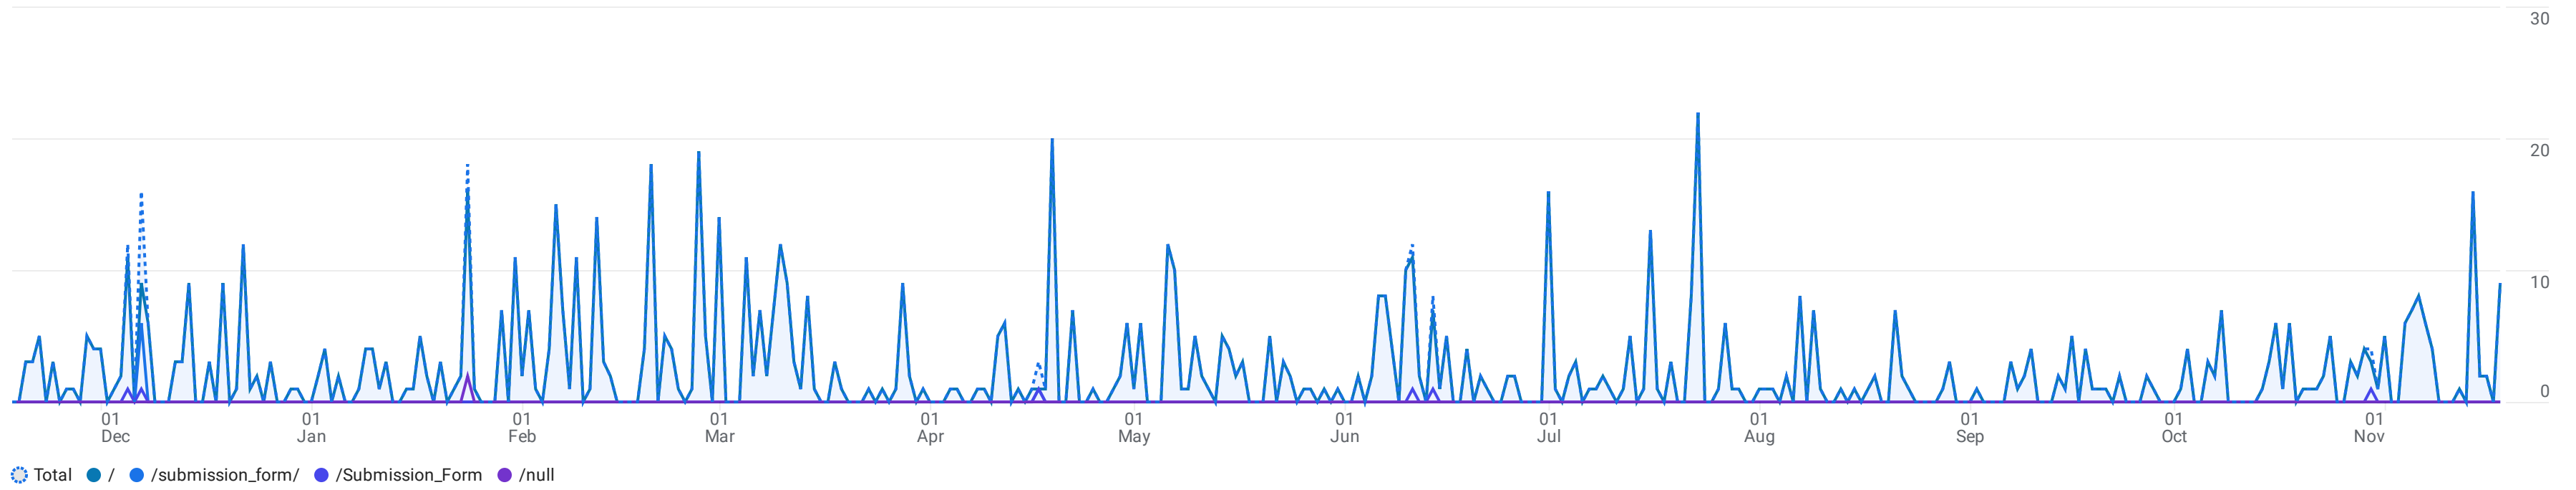

All Users Add comparison +

Last 12 months Nov 18, 2023 - Nov 18, 2024

Pages and screens: Page path and screen class ✓

Add filter +

Views by Page path and screen class over time

Page path and screen class		Views	Active users	Views per active user	Average engagement time per active user	Event count	Key events	Total revenue
<input checked="" type="checkbox"/>	Total	891 100% of total	434 100% of total	2.05 Avg 0%	49s Avg 0%	3,175 100% of total	0.00	\$0.00
<input checked="" type="checkbox"/>	1 /	876	433	2.02	48s	3,123	0.00	\$0.00
<input checked="" type="checkbox"/>	2 /submission_form/	7	2	3.50	1m 42s	28	0.00	\$0.00
<input checked="" type="checkbox"/>	3 /Submission_Form	6	6	1.00	13s	22	0.00	\$0.00
<input checked="" type="checkbox"/>	4 /null	2	1	2.00	0s	2	0.00	\$0.00